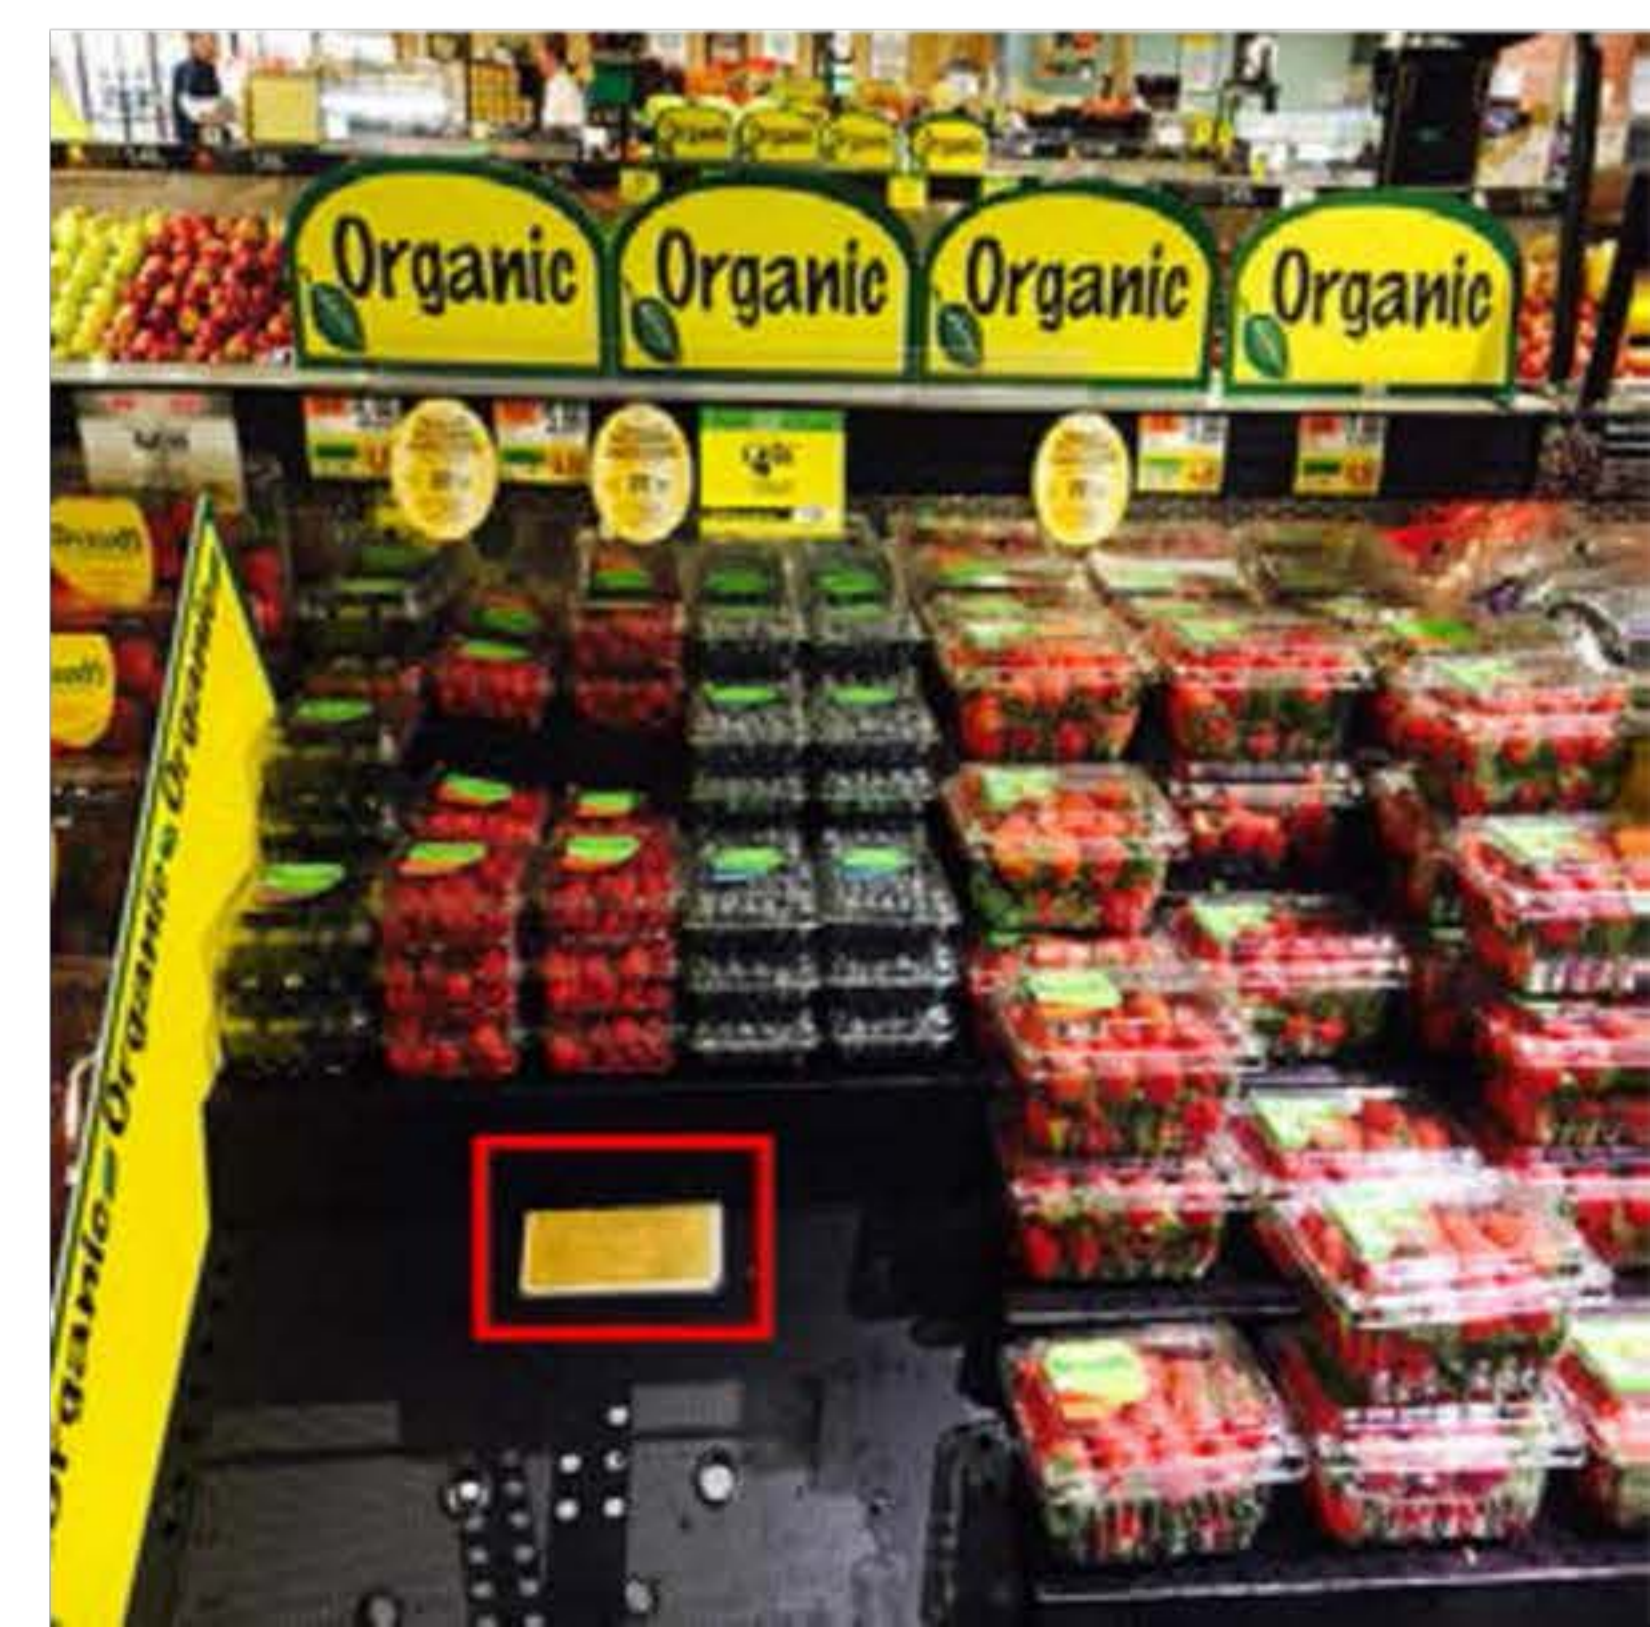

Sample - Supermarket Installation Placements

Placements	Installed	20		
Produce Department Wall Counter	Placed underneath Trays Alternating shelves	20		
Vegetable display wall	Wall Mounted Cards Placed Hi and Low	18		
Fruit display wall	Sides and Under Fruit Display Herbs Prepacked	20		
Prepackaged Fruit Lettuce	10	10		

Sample - Supermarket Installation Placements

Placements

Installed

Orange/apple display

6

Potato isle

10

Beneath Lettuce Stand

10

Beneath Berries

center long isle
with organics

10

Sample - Supermarket Installation Placements

Placements

Installed

Beneath Oranges