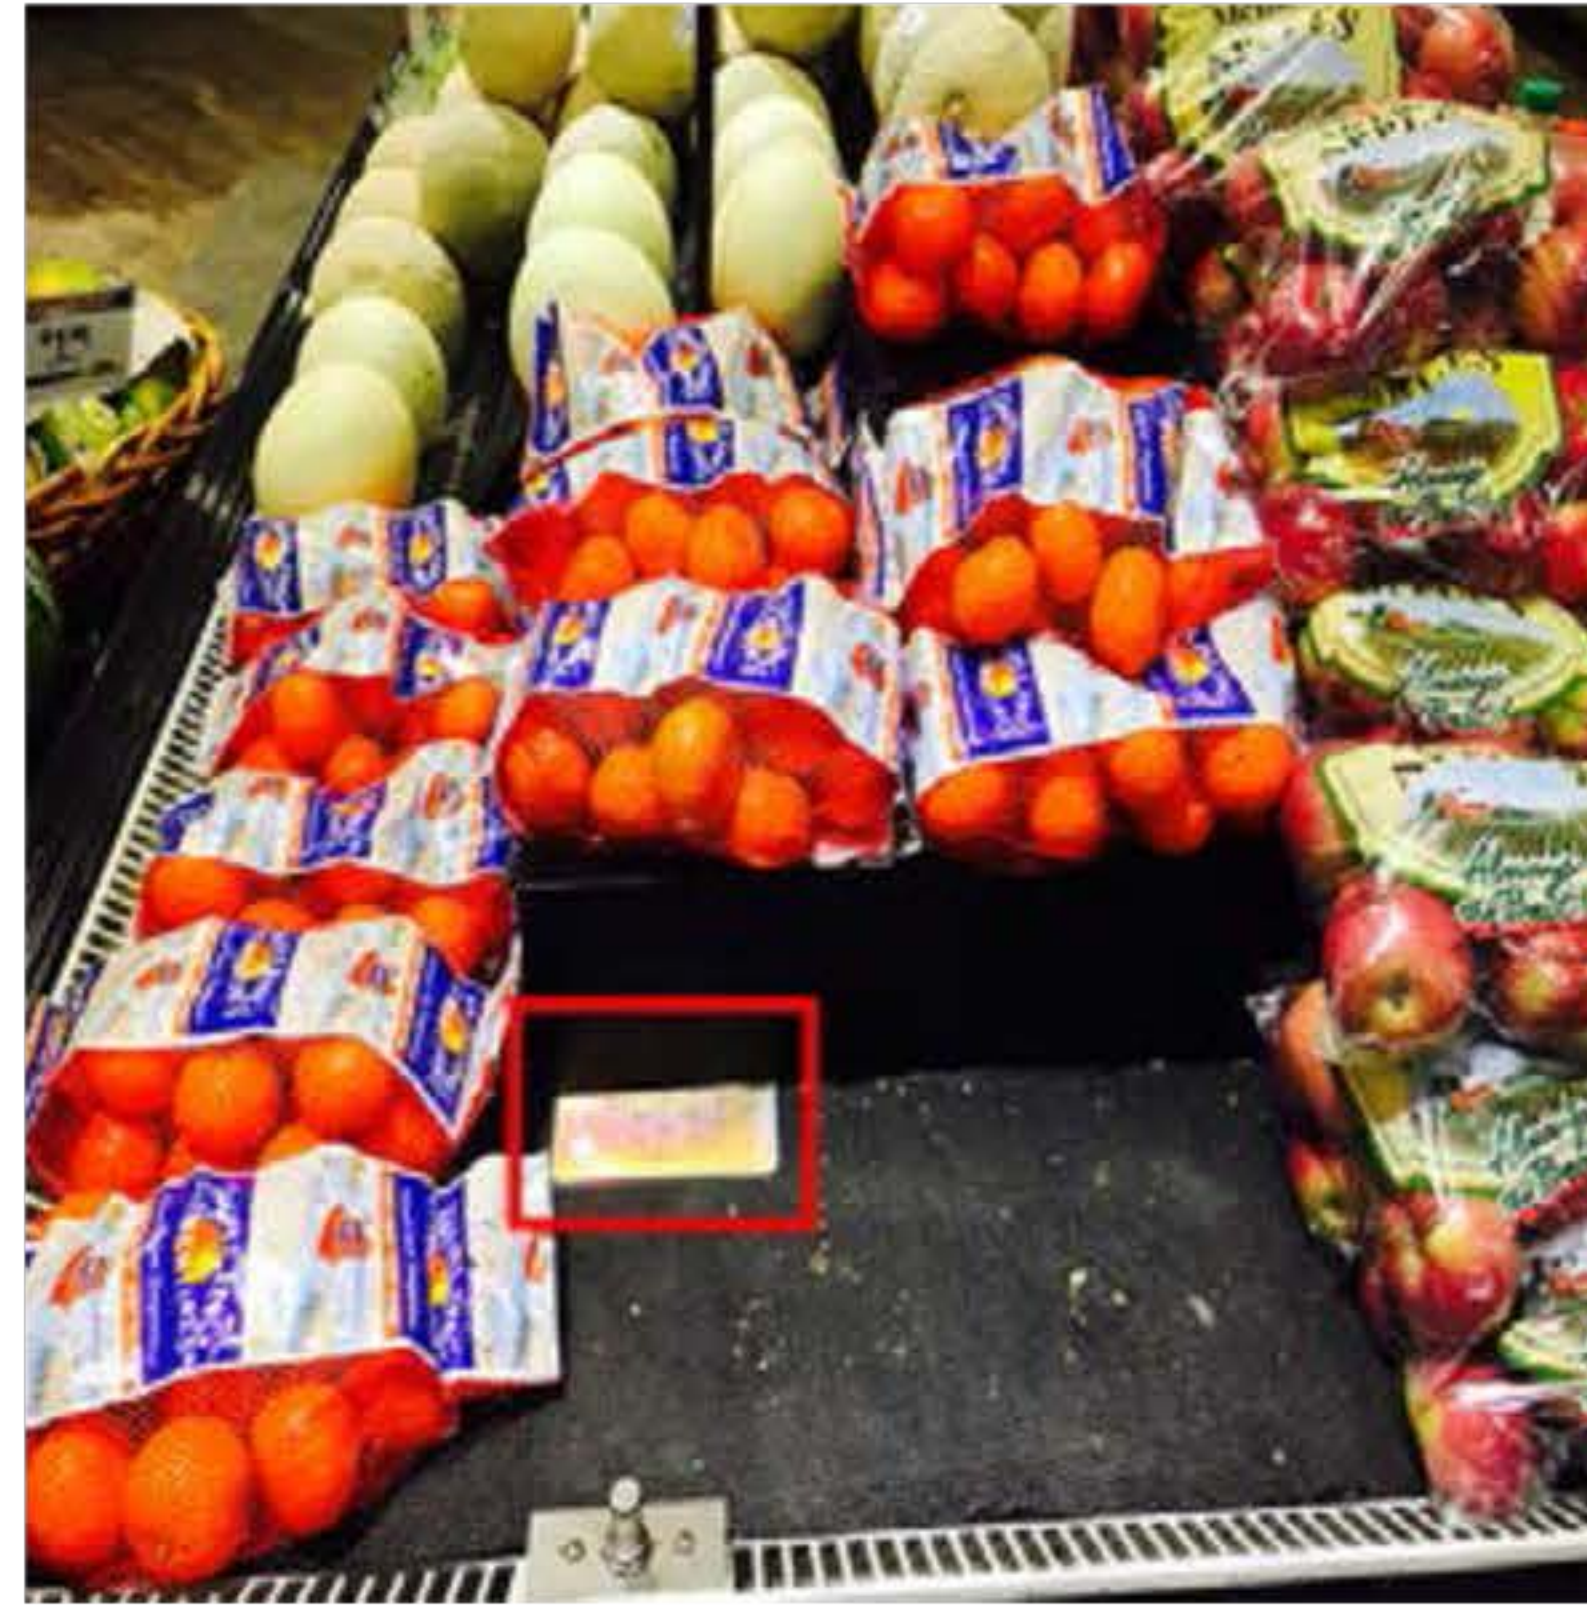

Sample - Supermarket Installation Placements

Placements

Installed

Beneath Oranges

Center long Isle
with organics

10