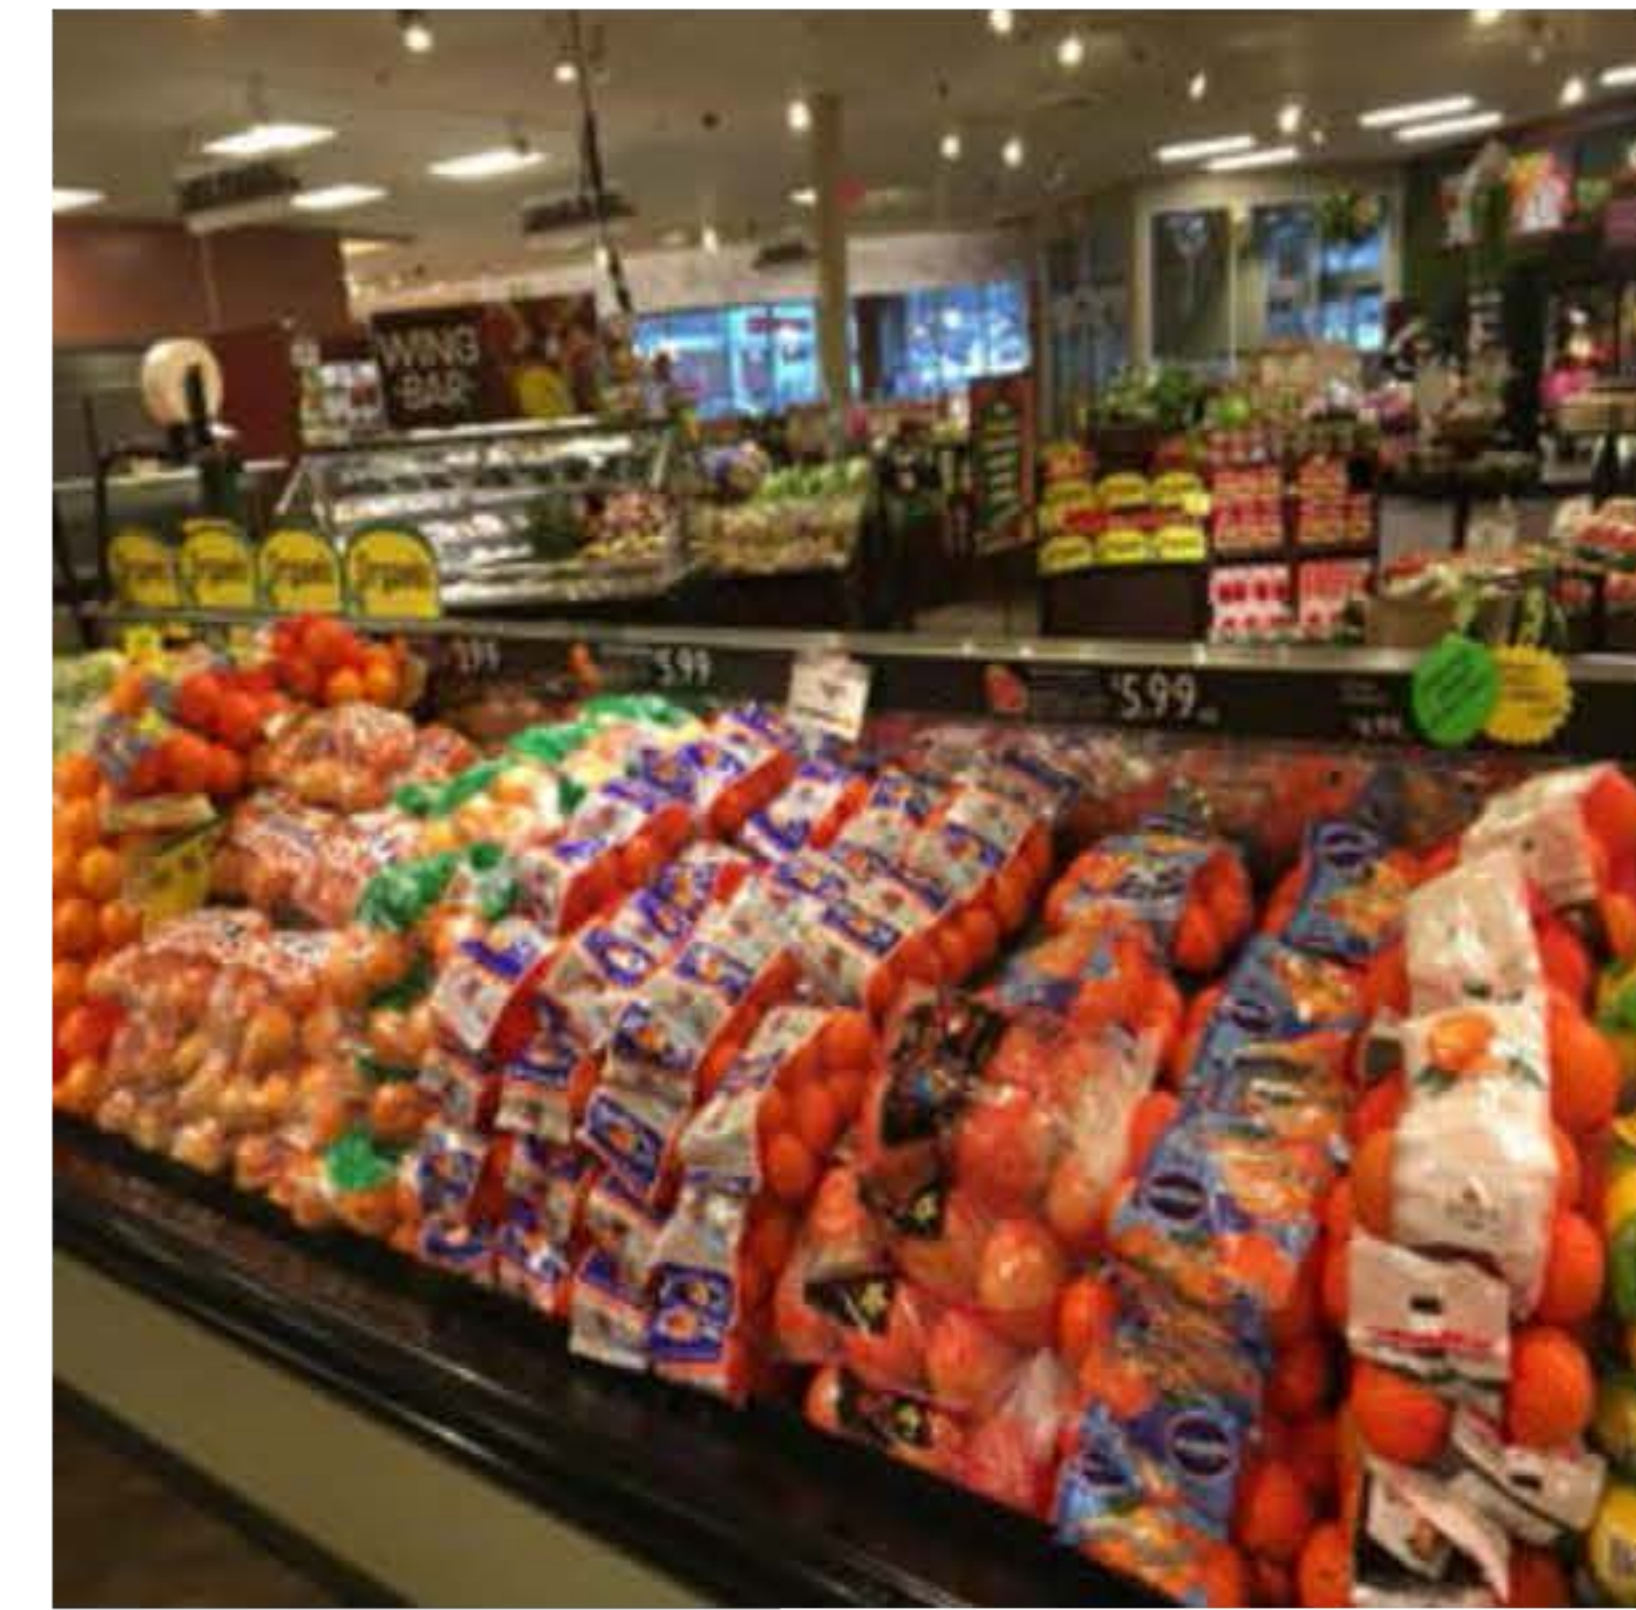

Sample - Supermarket Installation Placements

Placements

Installed

Beneath Oranges

Center long Isle
with organics

10